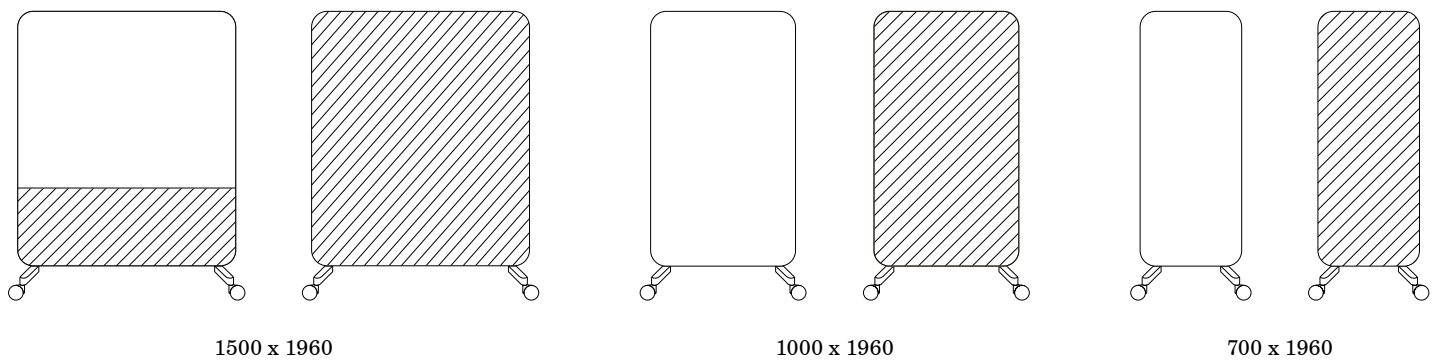

MOOD FABRIC MOBILE

A mobile glass writing board with a fabric covered, sound absorbent back. The Mood Fabric is a versatile screen that offers a seamless combination of materials and functions. Available in three sizes: two smaller with a full glass/ front and a large model with a glass and textile front. All have a textile covered back with a sound absorbent filling. Available in several selected standard colours. Feet are available in black or grey with matching castors. Also choose from walnut or oak feet with black castors. All feet are sold separately. Designed by MATTI KLENELL and HALLEROED.

Tempered, low iron glass
Magnetic writing surface
10 selected colour combinations
Feet in grey, black, oak or walnut
45 mm sound absorbent-filling

Article number	Name	Size w x h mm	Weight kg
70507-textile-glass	Mood Fabric Mobile (Feet/castors not included)	700 x 1960	24
70501-textile-glass	Mood Fabric Mobile (Feet/castors not included)	1000 x 1960	35
70504-textile-glass	Mood Fabric Mobile (Feet/castors not included)	1500 x 1960	41
1755	Mood Fabric Foot/ Casters grey		3,9
1755-S	Mood Fabric Foot/ Casters black		3,9
8755	Mood Fabric Foot Oak, Casters black		4,6
6755	Mood Fabric Foot Walnut, Casters black		4,0