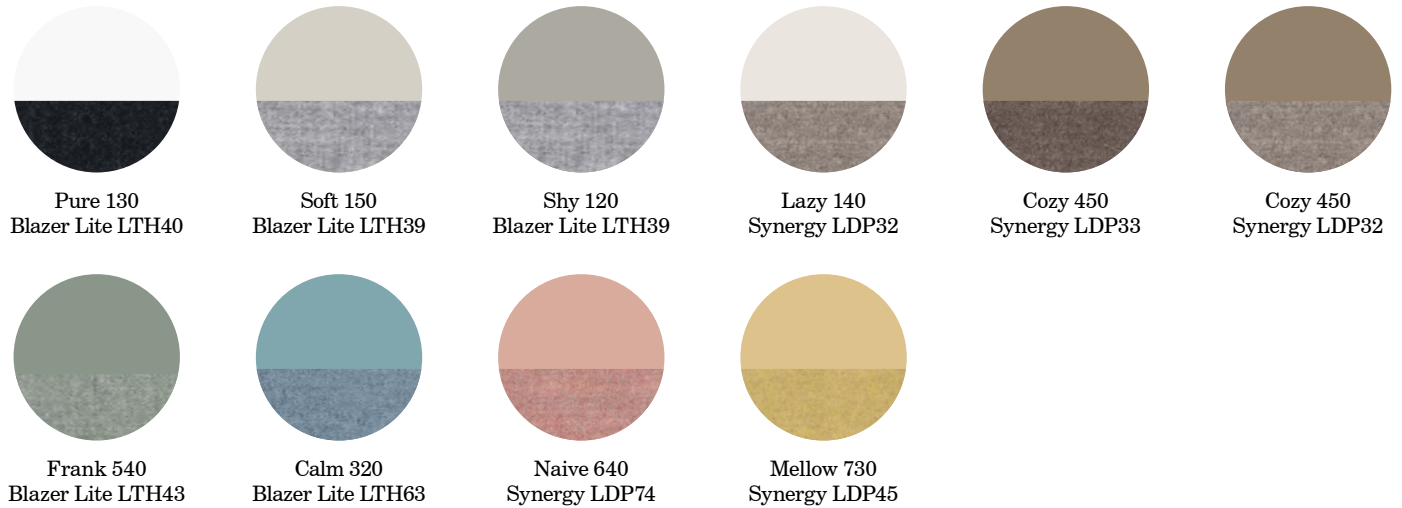

MOOD FABRIC MOBILE

A mobile glass writing board with a fabric covered, sound absorbent back. The Mood Fabric is a versatile screen that offers a seamless combination of materials and functions. Available in three sizes: two smaller with a full glass/ front and a large model with a glass and textile front. All have a textile covered back with a sound absorbent filling. Available in several selected standard colours. Feet are available in black or grey with matching castors. Also choose from walnut or oak feet with black castors. All feet are sold separately. Designed by MATTI KLENELL and HALLEROED.

Tempered, low iron glass
Magnetic writing surface
10 selected colour combinations
Feet in grey, black, oak or walnut
45 mm sound absorbent-filling

Article number	Name	Size w x h mm	Weight kg
70507-textile-glass	Mood Fabric Mobile (Feet/castors not included)	700 x 1960	24
70501-textile-glass	Mood Fabric Mobile (Feet/castors not included)	1000 x 1960	35
70504-textile-glass	Mood Fabric Mobile (Feet/castors not included)	1500 x 1960	41
1755	Mood Fabric Foot/ Casters grey		3,9
1755-S	Mood Fabric Foot/ Casters black		3,9
8755	Mood Fabric Foot Oak, Casters black		4,6
6755	Mood Fabric Foot Walnut, Casters black		4,0